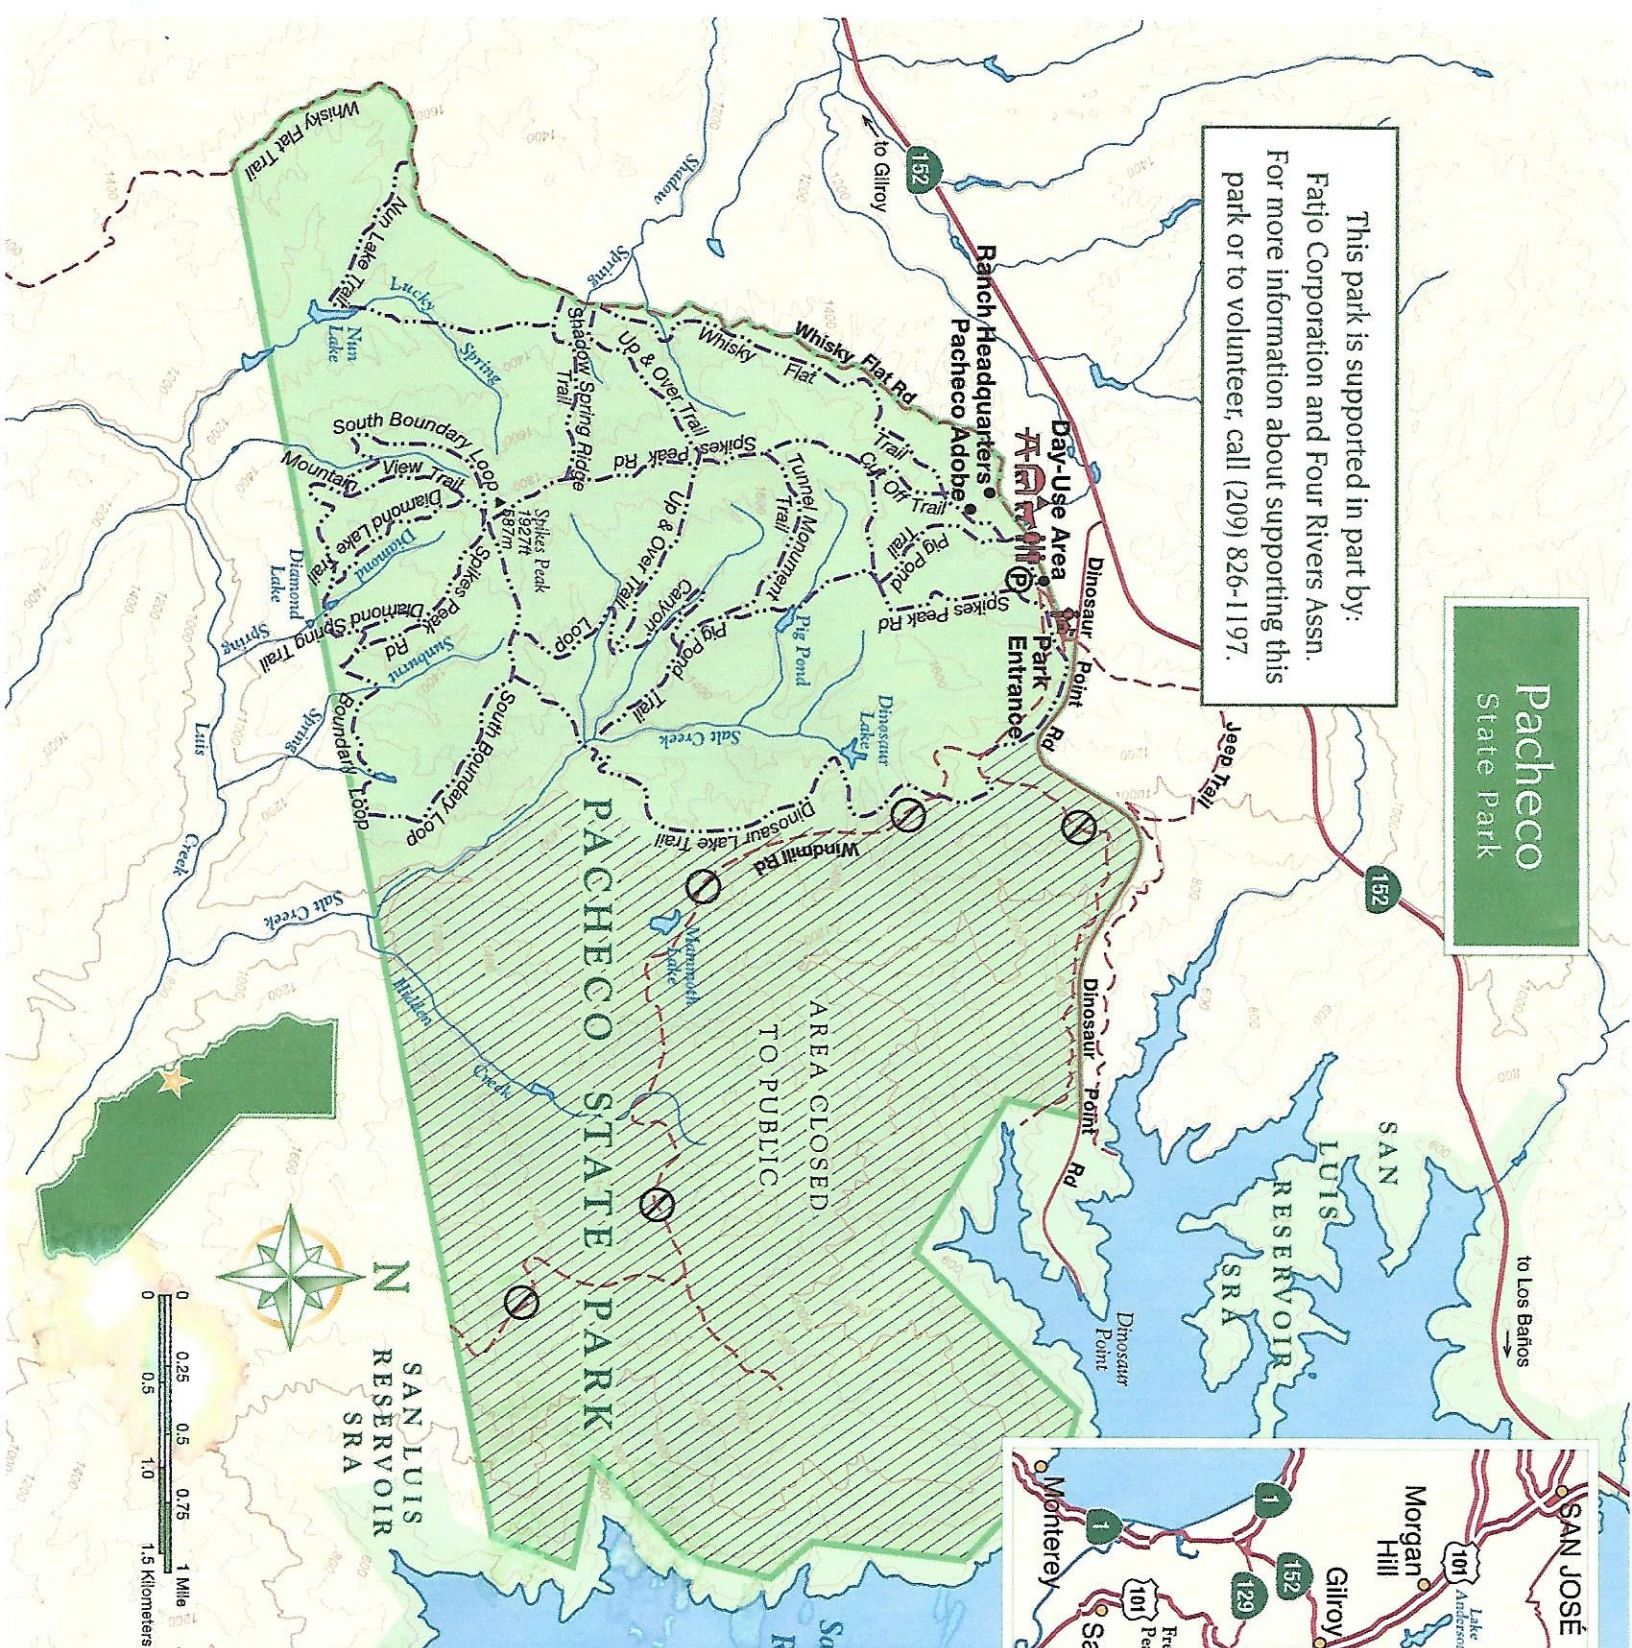

# Pacheco State Park

This park is supported in part by:  
 Fatio Corporation and Four Rivers Assn.  
 For more information about supporting this park or to volunteer, call (209) 826-1197.

### Legend

- Major Road
- Paved Road
- Unpaved Road
- Multi-Use Trail (Hiker/Biker/Horse)
- Closed to Public
- Corrals/Stables
- Horse Campground
- No Public Access
- Park Entrance
- Picnic Area
- Restrooms